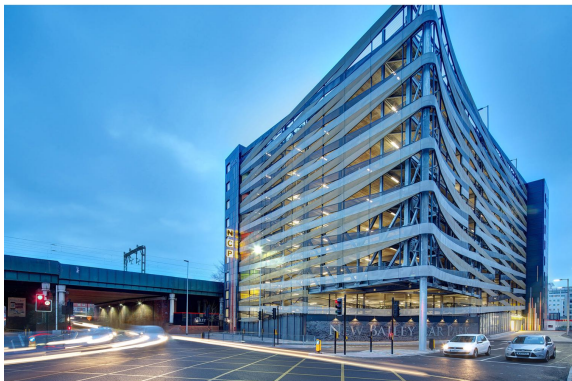

INFINITE 3D - CIVIC

www.infnite3d.co.uk

+44 (0)151 625 2228

infinite 3D