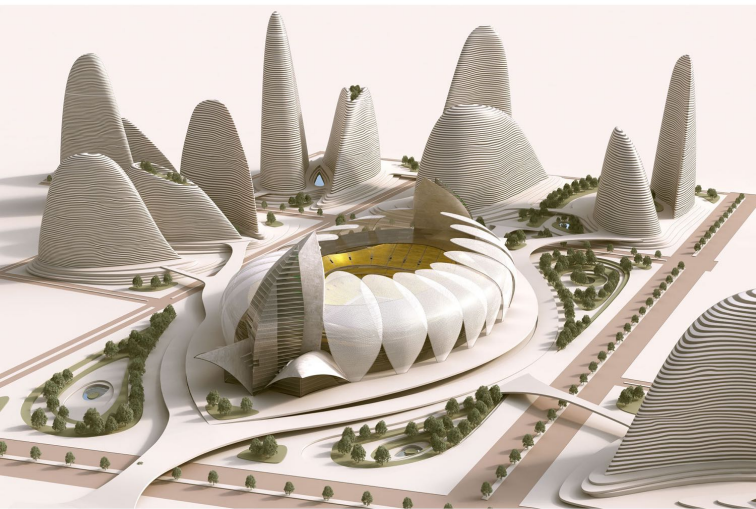

visualisation • sport

infinite 3D

www.infinite3d.co.uk

Champion your cause

Infinite 3D boast an extensive and diverse international portfolio of 3D visualisation projects and architectural photography commissions in the sports sector, including prestigious venues for football, tennis, cricket and athletics.

One of our first major commissions, in 1998, was the proposed all-new stadium for Liverpool Football Club, designed by AFL Architects. We worked on the proposal, in Stanley Park, for a number of years together with a proposal for the extension to the current ground more recently in 2012.

Developing a deep understanding of the unique challenges of sports-venue design, we have visualised and photographed training academies, new stands and complete stadia for a host of international brands for the best part of twenty years, including Manchester United, Chelsea, Wolverhampton Wanderers (Wolves), Southampton, Everton and Warwickshire CC (Edgbaston).

Our international work includes visualisations in Qatar, China, Azerbaijan, Turkmenistan and photography in Ireland and South Africa for the World Cup 2010.

i n f i n i t e 3 D